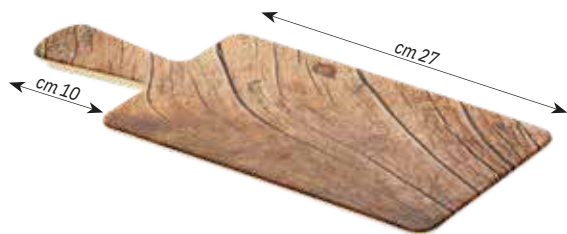

€ 11,23

T8346 | tagliere effetto legno | wood effect tray
cm 37x14x1,5 | pz. conf. 1 | c/c 12